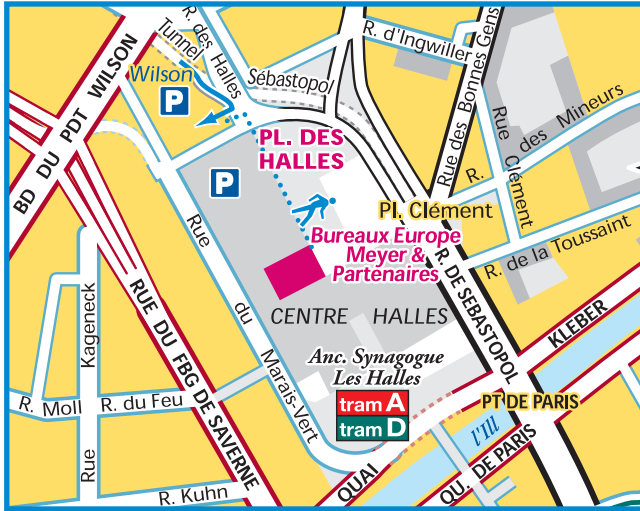

**FROM MULHOUSE : (A)**

Take the A35 motorway towards COLMAR/STRASBOURG and take exit 2 PLACE DES HALLES. ► Take the left tunnel (TUNNEL SÉBASTOPOI) towards the PARKING HALLES car park.. In the tunnel, turn right into the car park PARKING HALLES, then right again at P3 (PARKING WILSON). Take the pedestrian exit RUE DES HALLES and go towards BUREAUX EUROPE (then see zoom).

**FROM PARIS/METZ : (B)**

Take the A4 motorway towards STRASBOURG. Follow onto the A35 motorway and take the exit 1 WACKEN/CRONENBOURG/PLACE DES HALLES. Head towards PLACE DES HALLES (then follow ► Itinerary (A) from Mulhouse).

**FROM GERMANY : (C)**

Take the N4, go over the PONT DE L'EUROPE and follow the ROUTE DU RHIN towards PLACE DE L'ETOILE. Get on the A35 towards STRASBOURG and take the exit 2 PLACE DES HALLES (then follow ► Itinerary (A) from Mulhouse).