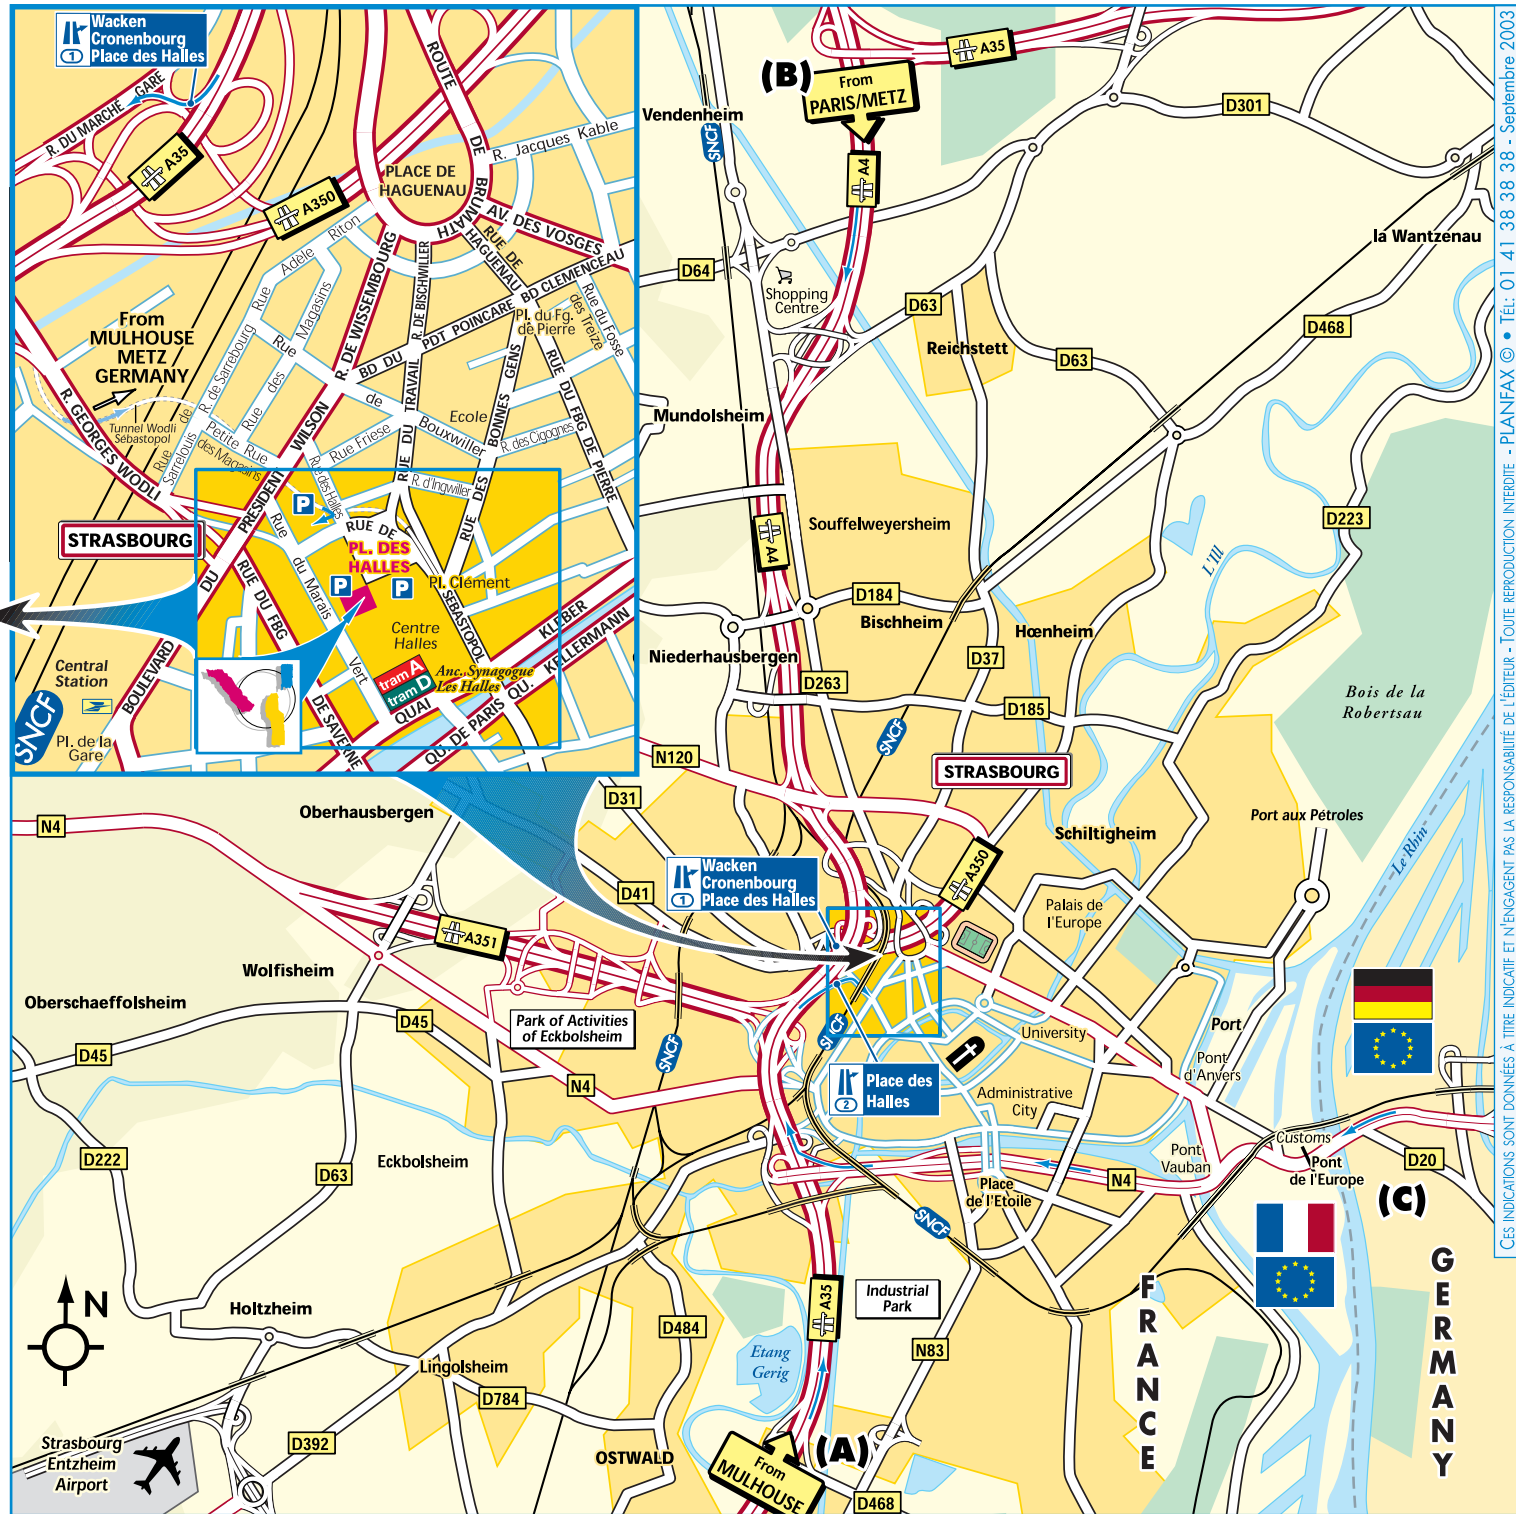

**FROM MULHOUSE : (A)**

Take the A35 motorway towards COLMAR/STRASBOURG and take exit 2 PLACE DES HALLES. ► Take the left tunnel (TUNNEL SÉBASTOPOI) towards the PARKING HALLES car park.. In the tunnel, turn right into the car park PARKING HALLES, then right again at P3 (PARKING WILSON). Take the pedestrian exit RUE DES HALLES and go towards BUREAUX EUROPE (then see zoom).

**FROM PARIS/METZ : (B)**

Take the A4 motorway towards STRASBOURG. Follow onto the A35 motorway and take the exit 1 WACKEN/CRONENBOURG/PLACE DES HALLES. Head towards PLACE DES HALLES (then follow ► Itinerary (A) from Mulhouse).

**FROM GERMANY : (C)**

Take the N4, go over the PONT DE L'EUROPE and follow the ROUTE DU RHIN towards PLACE DE L'ETOILE. Get on the A35 towards STRASBOURG and take the exit 2 PLACE DES HALLES (then follow ► Itinerary (A) from Mulhouse).