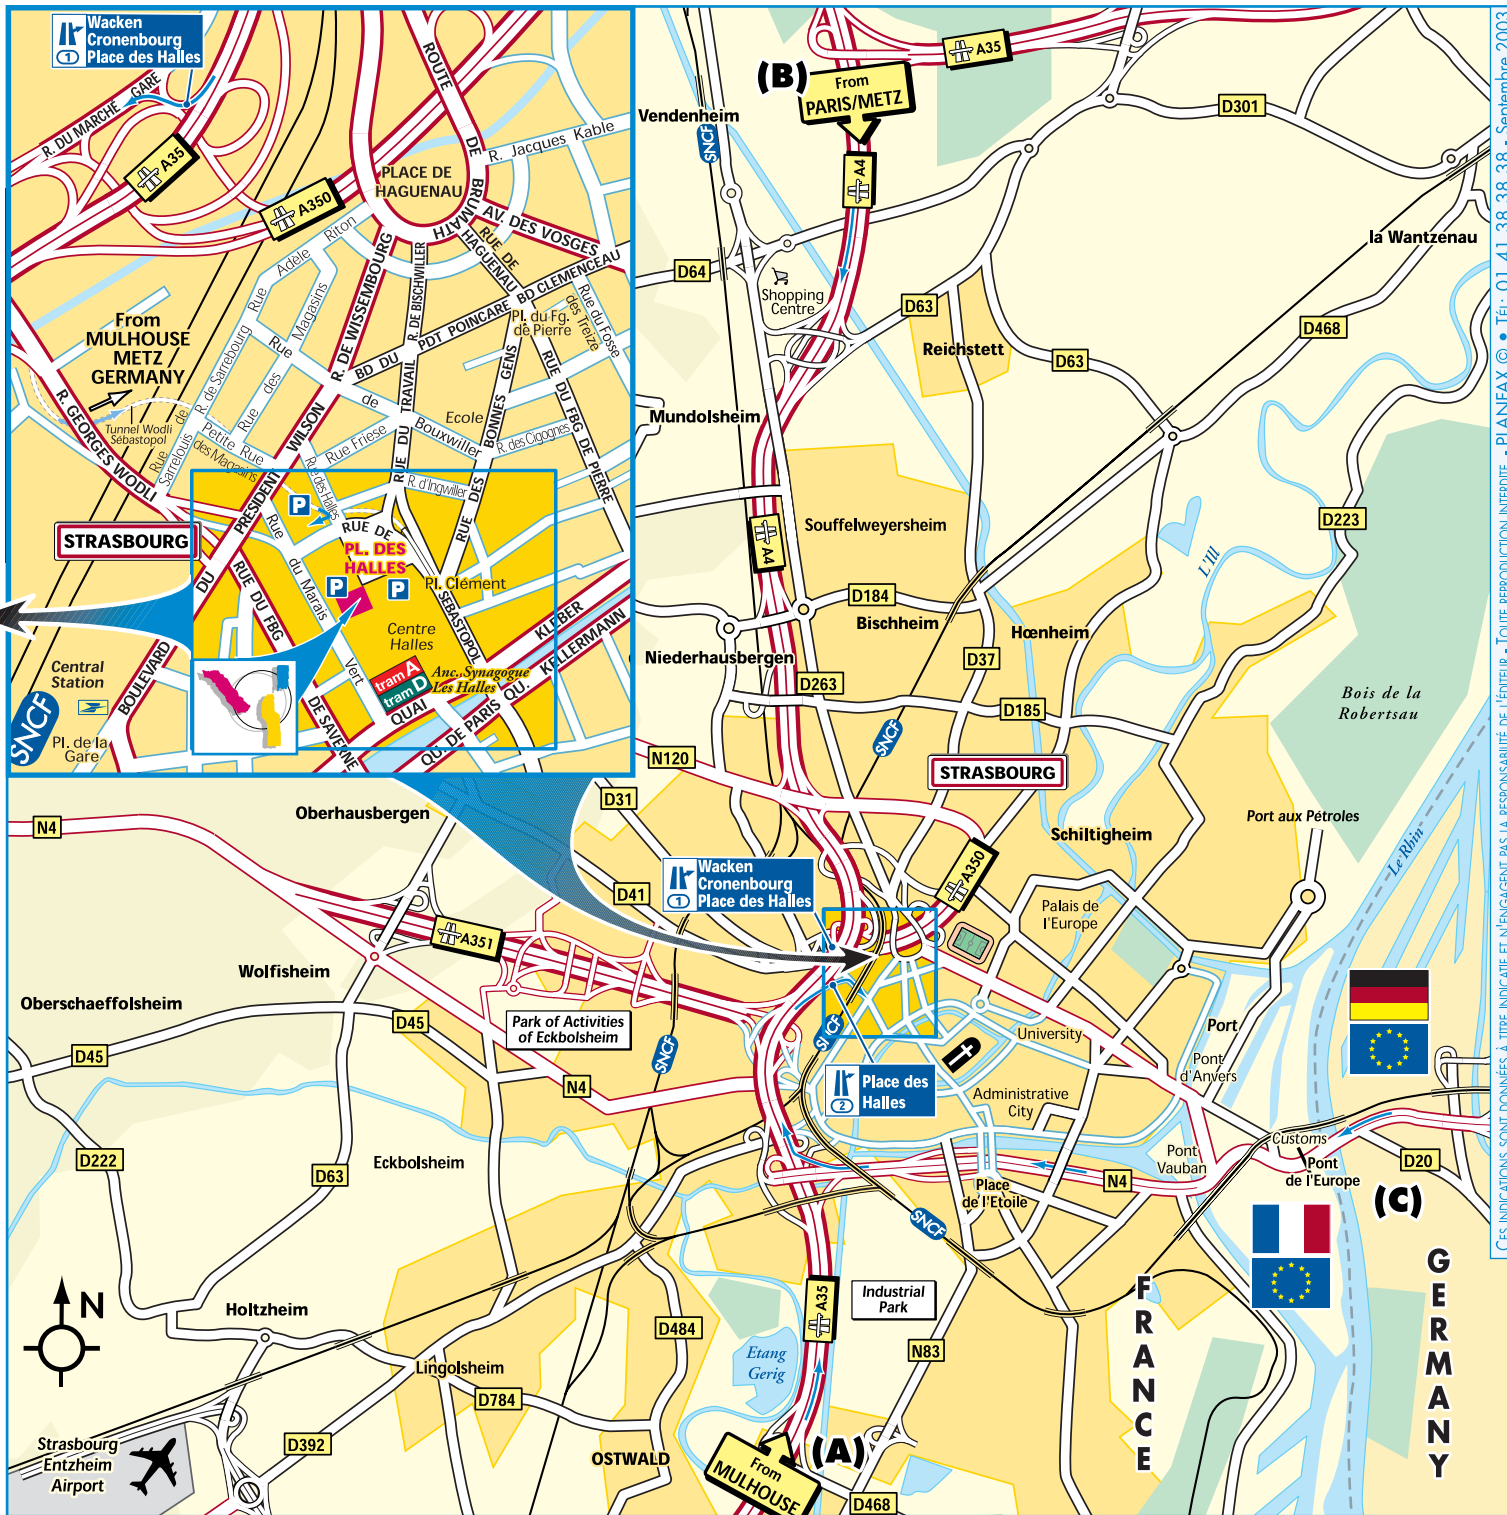

FROM MULHOUSE : (A)

Take the A35 motorway towards COLMAR/STRASBOURG and take exit 2 PLACE DES HALLES. ► Take the left tunnel (TUNNEL SÉBASTOPOI) towards the PARKING HALLES car park.. In the tunnel, turn right into the car park PARKING HALLES, then right again at P3 (PARKING WILSON). Take the pedestrian exit RUE DES HALLES and go towards BUREAUX EUROPE (then see zoom).

FROM PARIS/METZ : (B)

Take the A4 motorway towards STRASBOURG. Follow onto the A35 motorway and take the exit 1 WACKEN/CRONENBOURG/PLACE DES HALLES. Head towards PLACE DES HALLES (then follow ► Itinerary (A) from Mulhouse).

FROM GERMANY : (C)

Take the N4, go over the PONT DE L'EUROPE and follow the ROUTE DU RHIN towards PLACE DE L'ETOILE. Get on the A35 towards STRASBOURG and take the exit 2 PLACE DES HALLES (then follow ► Itinerary (A) from Mulhouse).