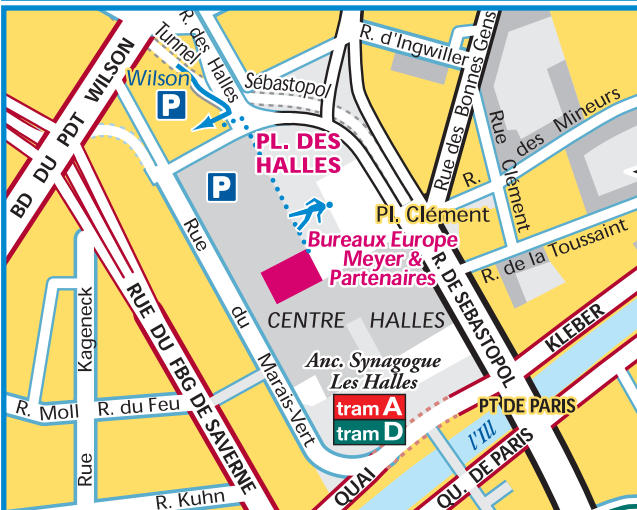

FROM MULHOUSE : (A)

Take the A35 motorway towards COLMAR/STRASBOURG and take exit 2 PLACE DES HALLES. ► Take the left tunnel (TUNNEL SÉBASTOPOI) towards the PARKING HALLES car park.. In the tunnel, turn right into the car park PARKING HALLES, then right again at P3 (PARKING WILSON). Take the pedestrian exit RUE DES HALLES and go towards BUREAUX EUROPE (then see zoom).

FROM PARIS/METZ : (B)

Take the A4 motorway towards STRASBOURG. Follow onto the A35 motorway and take the exit 1 WACKEN/CRONENBOURG/PLACE DES HALLES. Head towards PLACE DES HALLES (then follow ► Itinerary (A) from Mulhouse).

FROM GERMANY : (C)

Take the N4, go over the PONT DE L'EUROPE and follow the ROUTE DU RHIN towards PLACE DE L'ETOILE. Get on the A35 towards STRASBOURG and take the exit 2 PLACE DES HALLES (then follow ► Itinerary (A) from Mulhouse).